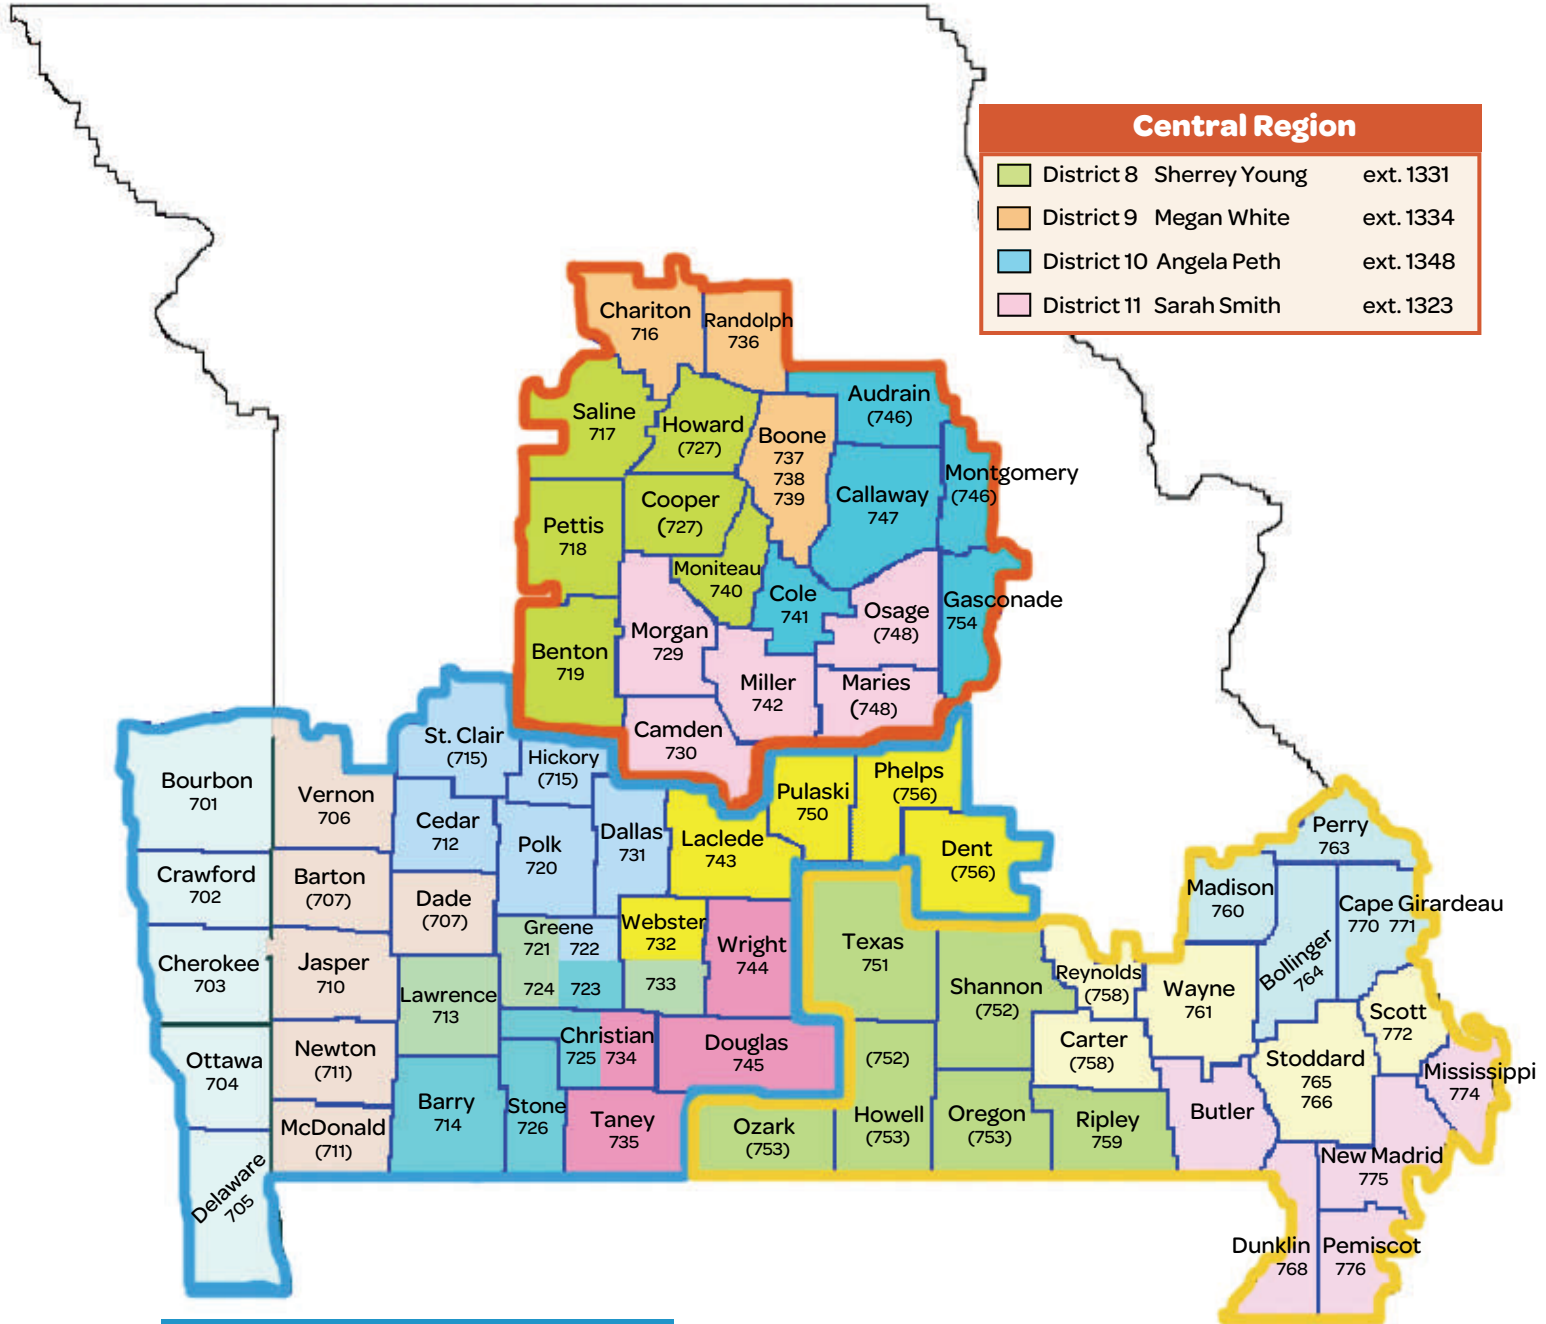

# GSMH Regional Map with Districts

Central Region		
<span style="color: green;">■</span>	District 8 Sherrey Young	ext. 1331
<span style="color: orange;">■</span>	District 9 Megan White	ext. 1334
<span style="color: lightblue;">■</span>	District 10 Angela Peth	ext. 1348
<span style="color: pink;">■</span>	District 11 Sarah Smith	ext. 1323

Southwest Region		
<span style="color: lightgrey;">■</span>	District 1 Linda Becker	ext. 1140
<span style="color: lightorange;">■</span>	District 2 Becky Ledbetter	ext. 1205
<span style="color: lightteal;">■</span>	District 3 Melissa Stark	ext. 1107
<span style="color: lightgreen;">■</span>	District 4 Megan Blevins	ext. 1128
<span style="color: lightblue;">■</span>	District 5 Dawn Irvine	ext. 1125
<span style="color: yellow;">■</span>	District 6 Candice Wolf	ext. 1106
<span style="color: pink;">■</span>	District 7 Shandon Hill	ext. 1121

Southeast Region		
<span style="color: lightgreen;">■</span>	District 12 Casi Cameron	ext. 1117
<span style="color: yellow;">■</span>	District 13 Alyx Chevalier	ext. 1420
<span style="color: pink;">■</span>	District 14 Kara Glaus	ext. 1414
<span style="color: lightblue;">■</span>	District 15 Amber Moyers	ext. 1525