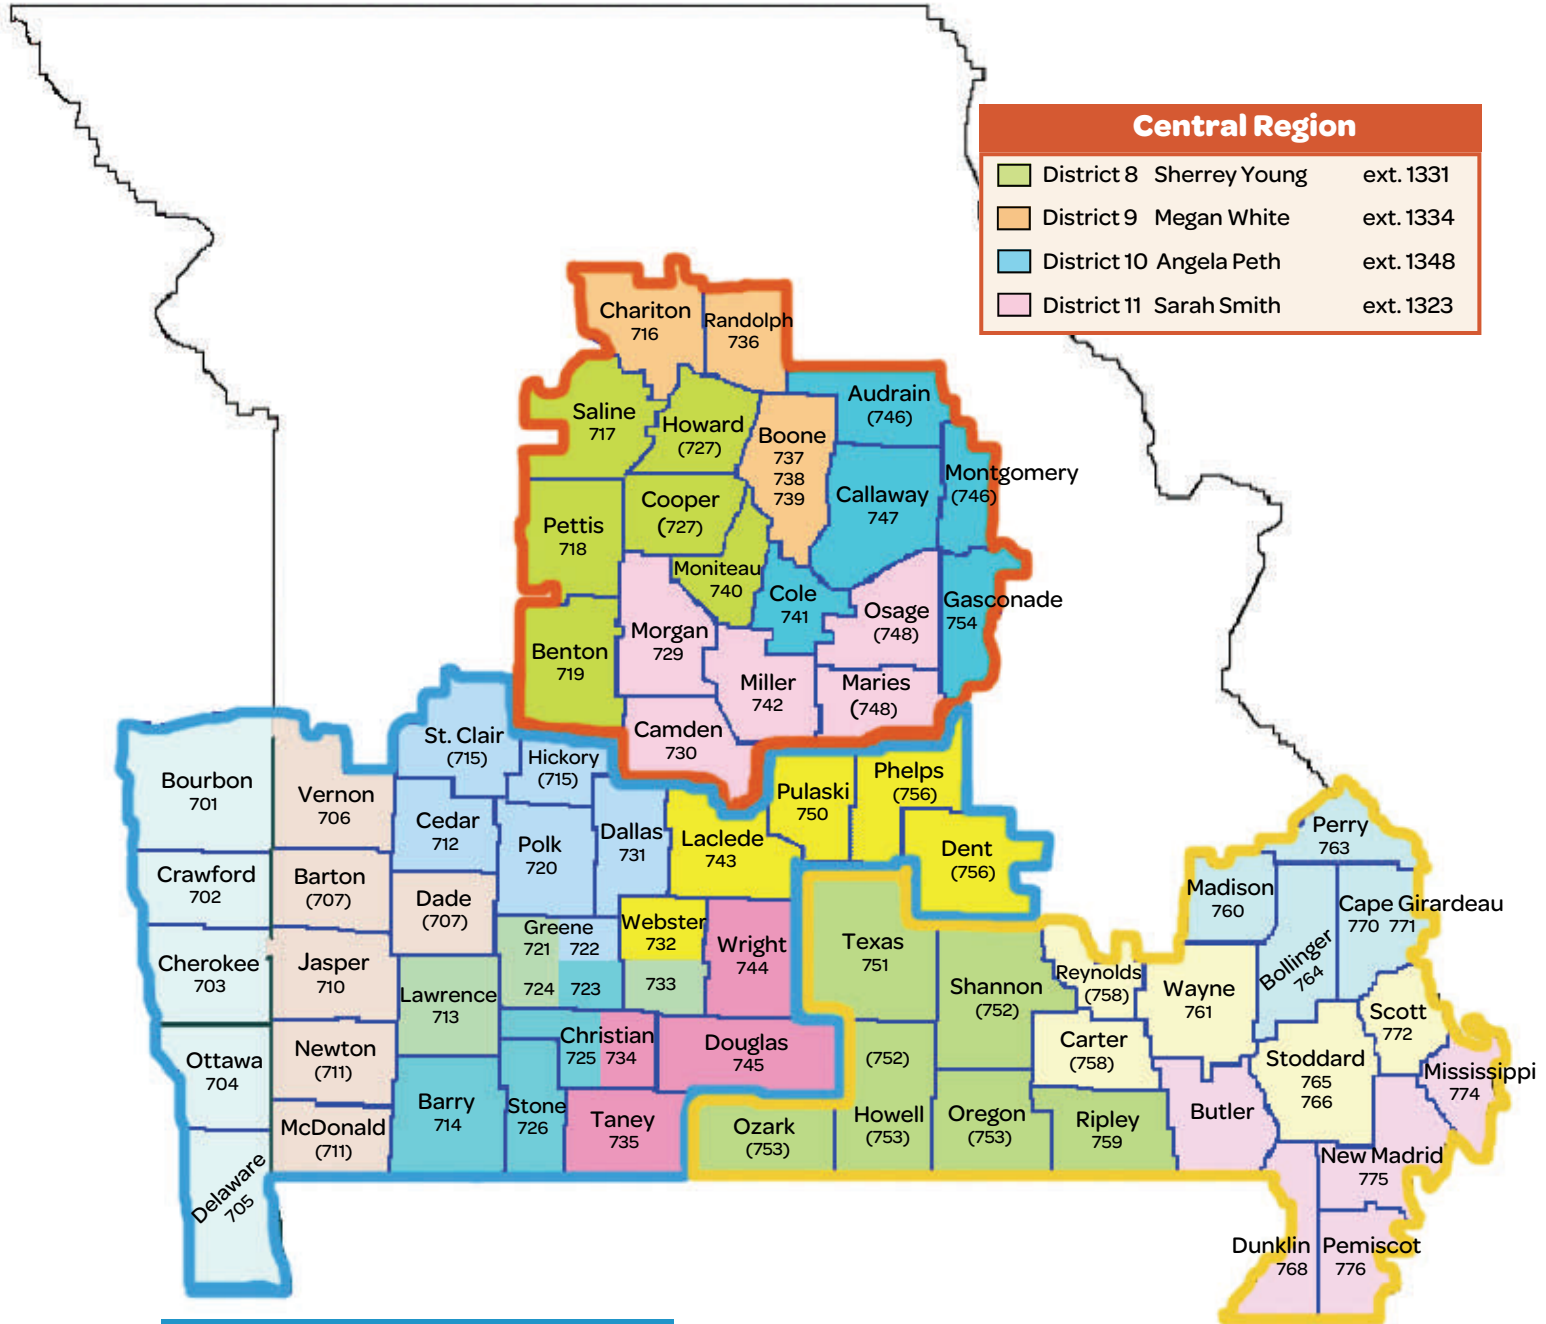

GSMH Regional Map with Districts

Central Region		
	District 8 Sherrey Young	ext. 1331
	District 9 Megan White	ext. 1334
	District 10 Angela Peth	ext. 1348
	District 11 Sarah Smith	ext. 1323

Southwest Region		
	District 1 Linda Becker	ext. 1140
	District 2 Becky Ledbetter	ext. 1205
	District 3 Melissa Stark	ext. 1107
	District 4 Megan Blevins	ext. 1128
	District 5 Dawn Irvine	ext. 1125
	District 6 Shandon Hill	ext. 1121
	District 7 Shandon Hill	ext. 1121

Southeast Region		
	District 12 Casi Cameron	ext. 1117
	District 13 Alyx Chevalier	ext. 1420
	District 14 Kara Glaus	ext. 1414
	District 15 Kara Glaus	ext. 1414